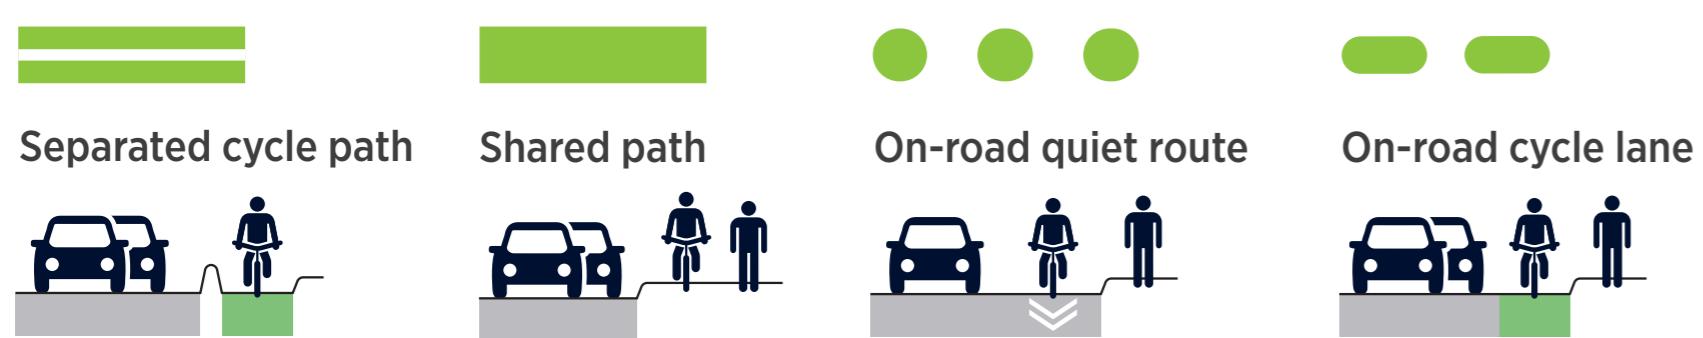

Path information

- Up hill
- See something on the City Centre Loop that needs attention? Report damage or maintenance issues at: contact.at.govt.nz

City Centre Loop

Types of paths

Legend

	Bus stop
	Train station
	Ferry terminal
	Cafe
	Restaurant
	Bar
	Shopping
	Accommodation
	Stadium
	Concert venue
	Train line